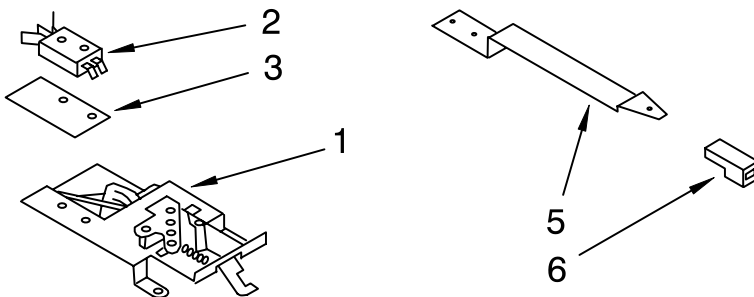

COOKTOP PARTS

For Model: RF356BXDW0
(White)

30" ELECTRONIC RANGE
FREESTANDING
Self-Clean Oven
Full Width Ceramic Cooktop

Illus. No.	Part No.	DESCRIPTION
------------	----------	-------------

NOTE: The screws and nuts required to attach a part are listed immediately following that part.